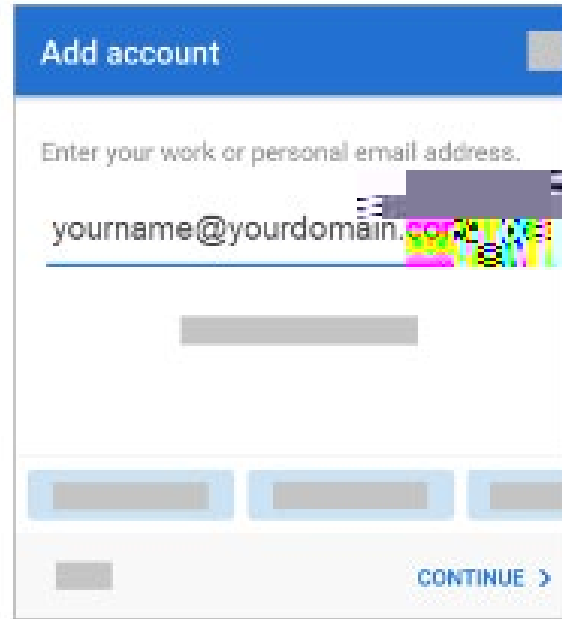

HOW TO:

CONFIGURE ANDROID FOR OUTLOOK
EMAIL

Enter your full email address, then tap Continue .

Enter your email account password and tap Sign In or Next .

If multi-factor authentication is enabled, verify your identity. For more information, see [Security info overview](#).